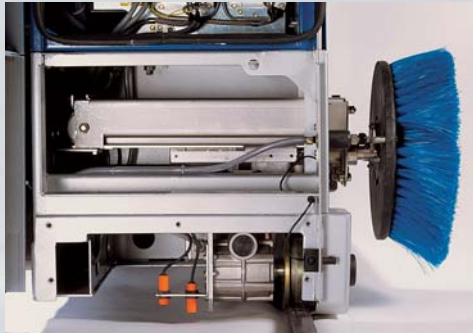

Ideal speed – more customer confidence.

↑ The travel and lift drives are **frequency controlled for a soft and smooth start** and **variable speed control.** There is less stress on the components, the machine runs smoothly and customers experience the gantry car wash as safer.