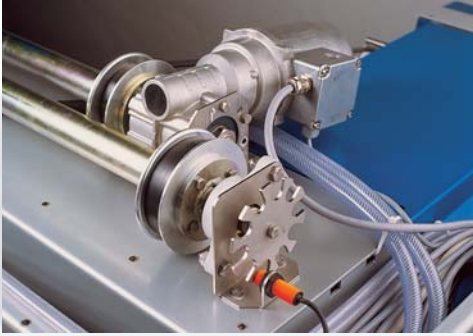

Technical advantages from which your business can only profit.

Constant contact pressure – extremely safe.

↑ Precise measurement and **control regulates the correct, safe distance to the vehicle.** The washers work with **constant contact** at all times. Optimum, contour-tracing drying is performed on the basis of the contour data stored during washing.