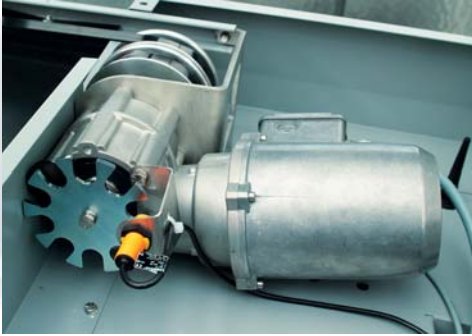

Technical advantages from which your business can only profit.

Constant contact pressure – extremely safe.

↑ Precise measurement and **control regulates the correct, safe distance to the vehicle.** The washers work with **constant contact** at all times. Optimum, contour-tracing drying is performed on the basis of the contour data stored during washing.