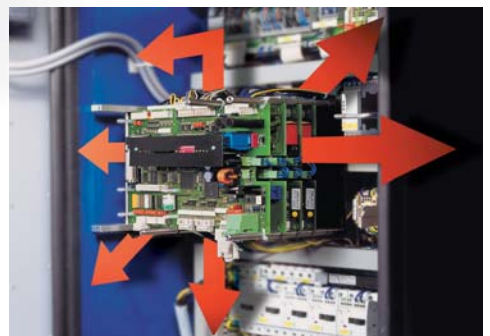

**Ideal speed – more customer confidence.**

↑ The travel and lift drives are **frequency controlled for a soft and smooth start** and **variable speed control.** There is less stress on the components, the machine runs smoothly and customers experience the gantry car wash as safer.

**Adjustable side washers – complete wash, clean all over.**

↑ During washing, the **side washers** are **inclined** automatically at an angle matching the shape of the vehicle. This **ensures an excellent washing result on all shapes of vehicle.**

**Tilting roof nozzle – clean drying.**

↑ The optional **roof nozzle** in the **tilting design** improves the **drying result on the vehicle's front and rear.**

**Permanent self monitoring – reliable control.**