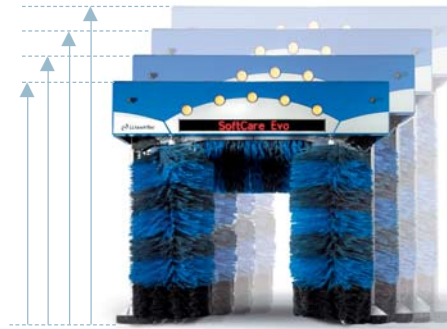

## Modern dimensions – maximum business.

- The optimum dimensions of 3.05 m, 3.20 m, 3.40 m and 3.60 m are suitable for many different bays.
- More business potential can therefore be exploited by utilising the existing bay height.
- Ideal washing heights of 2.25 m, 2.40 m, 2.60 m, 2.80 m – always suitable for the latest vehicle dimensions.