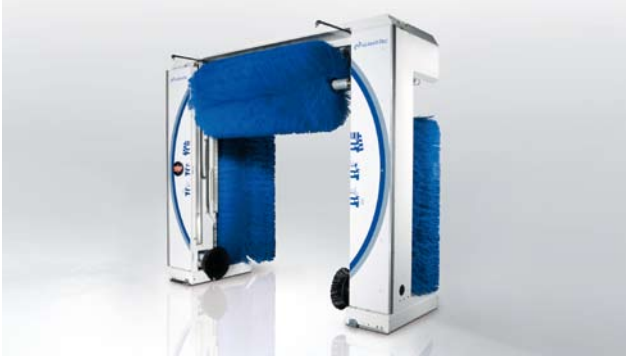

Excellence right down to the last detail

Ideal for professional car washing

→ The basic configuration of the EasyWash provides all of the functionality that is required to clean vehicles: pre-wash, washing with gentle washing materials, and drying.