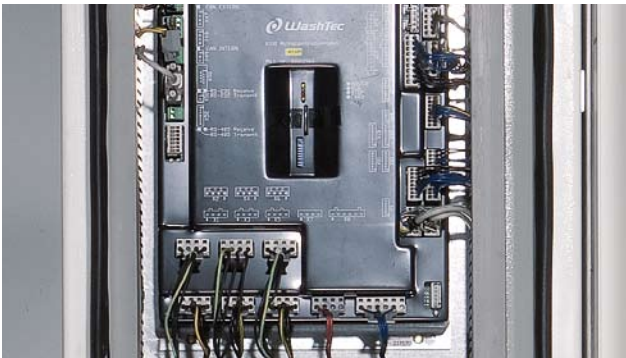

→ The ideal distance between the washing brushes and the vehicle is continuously monitored by microprocessors. This results in cars that are clean all over.

Optimum metering of the cleaning and maintenance materials

↑ **Operating terminal:**
Terminal for wall-mounting. Most cost-effective solution for a convenient input device

- ↑ **MultiBox** – three functions in one module:
 - Issuing wash tickets
 - Recording and checking transponder cards
 - Remote control of the car wash